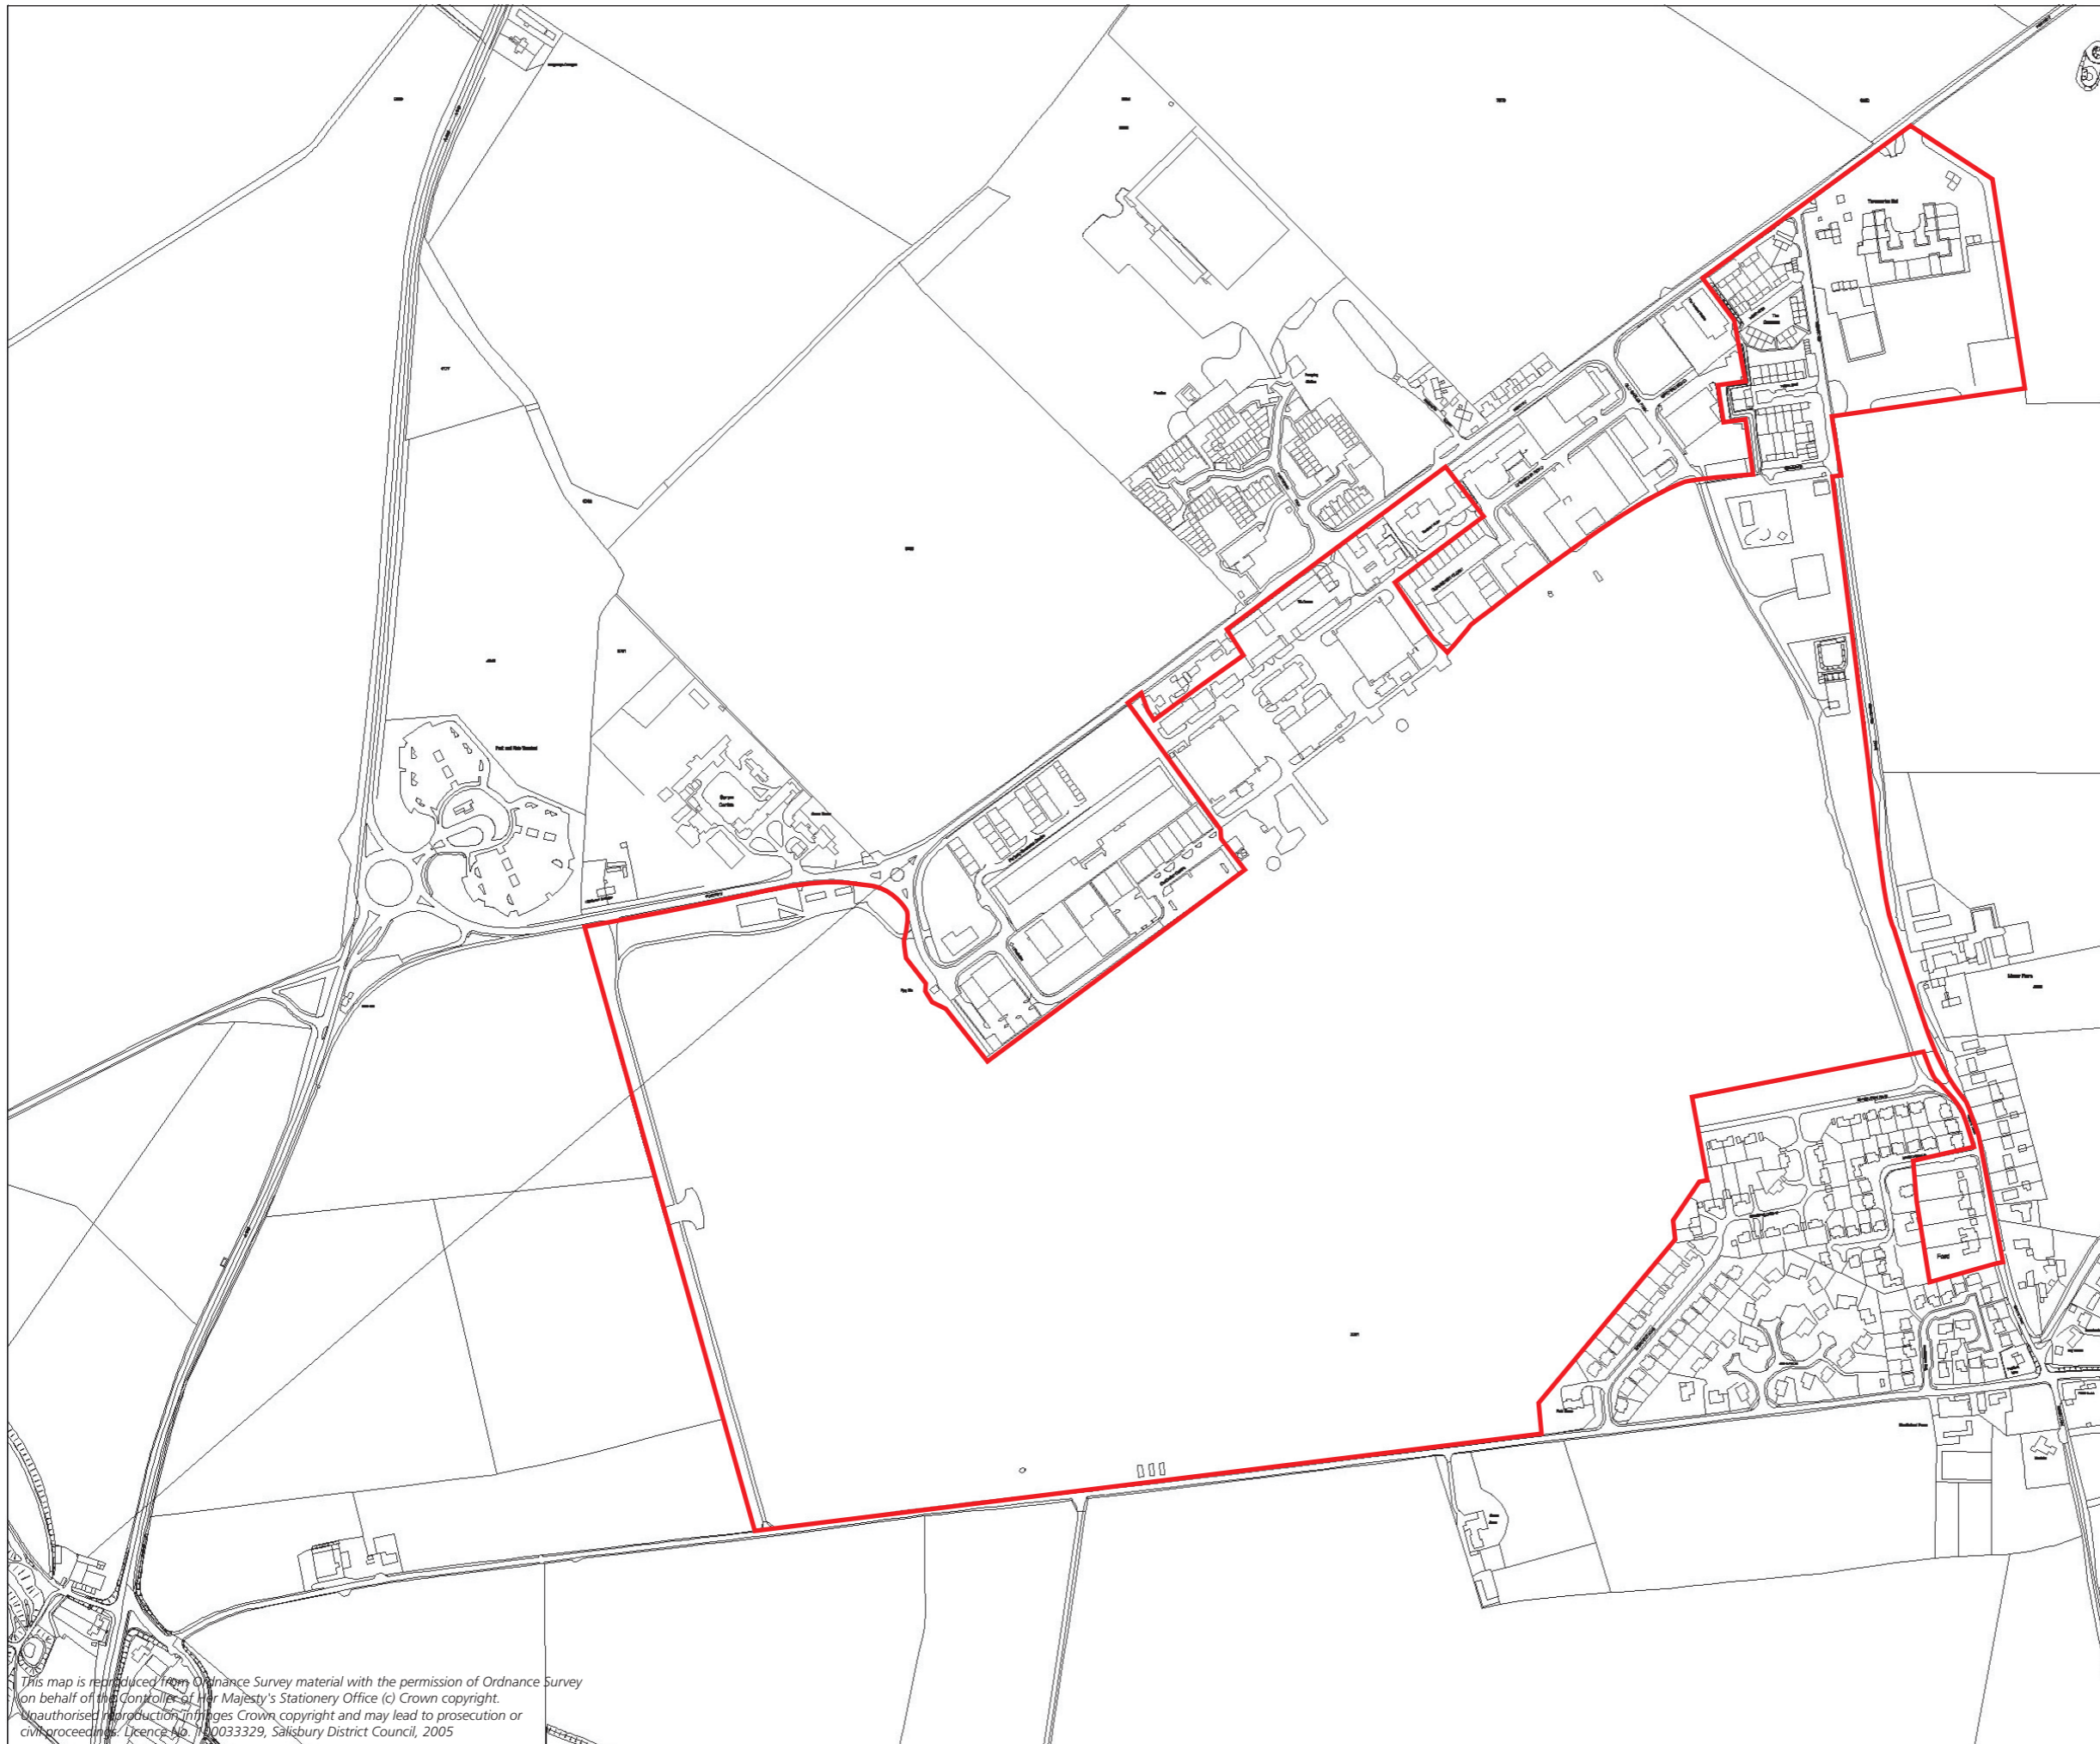

 Proposed Conservation Area

Old Sarum Airfield Character Appraisal
and Assessment of Eligibility for
Conservation Area Designation

**Figure 8: Proposed
Conservation Area Boundary**

This map is reproduced from Ordnance Survey material with the permission of Ordnance Survey on behalf of the Controller of Her Majesty's Stationery Office (c) Crown copyright. Unauthorised reproduction infringes Crown copyright and may lead to prosecution or civil proceedings. Licence No. 100033329, Salisbury District Council, 2005